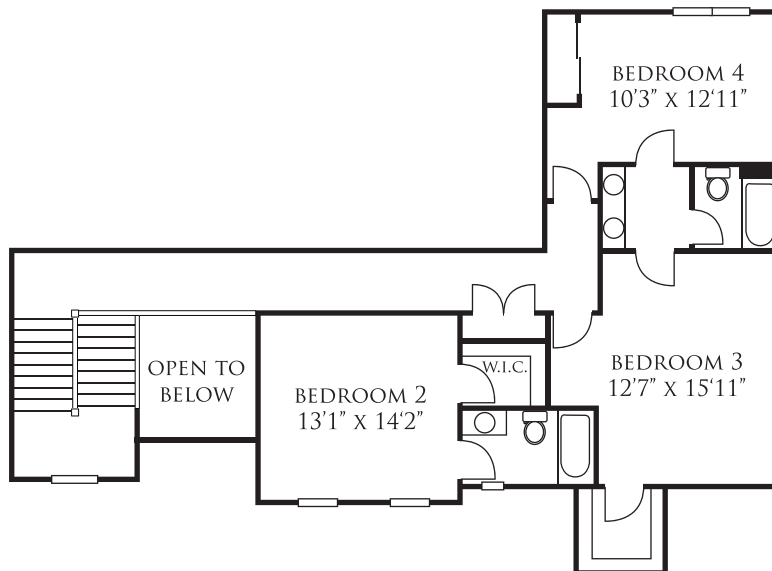

WENTWORTH › FIRST FLOOR

WENTWORTH · SECOND FLOOR

WENTWORTH › LOWER LEVEL

The logo for Wieland Builders is contained within a rectangular frame with a light beige background and a dark border. The text "WIELAND BUILDERS" is written in a bold, blue, serif font, with "WIELAND" on the top line and "BUILDERS" on the bottom line.