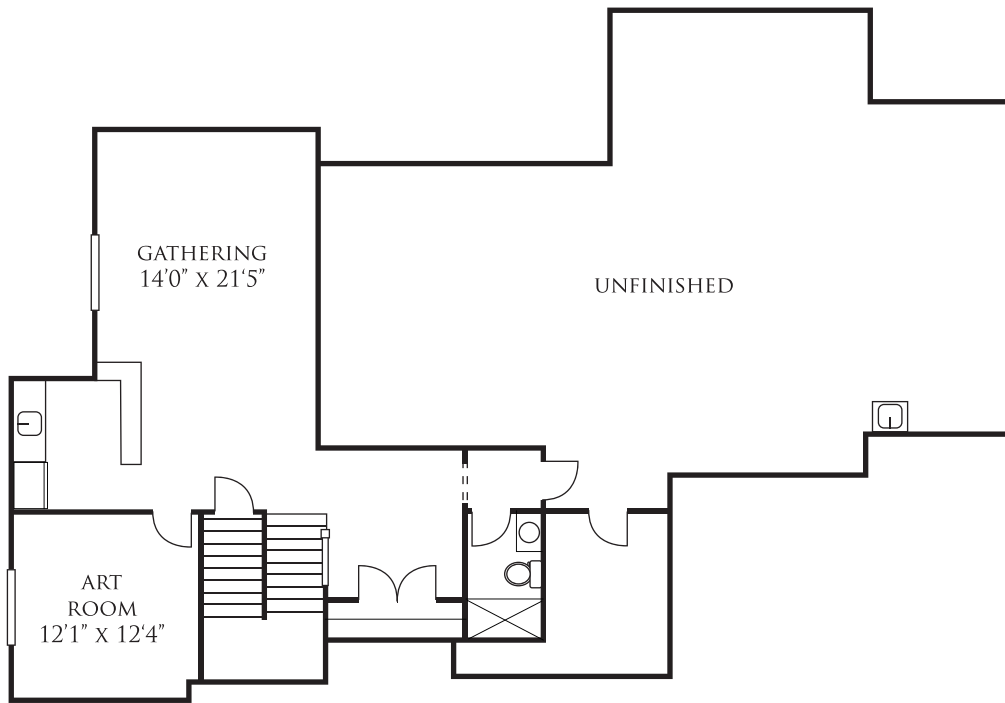

WENTWORTH › FIRST FLOOR

WENTWORTH · SECOND FLOOR

WENTWORTH › LOWER LEVEL

The logo for Wieland Builders is contained within a rectangular frame with a light beige background and a dark border. The text "WIELAND BUILDERS" is written in a bold, blue, serif font, with "WIELAND" on the top line and "BUILDERS" on the bottom line.