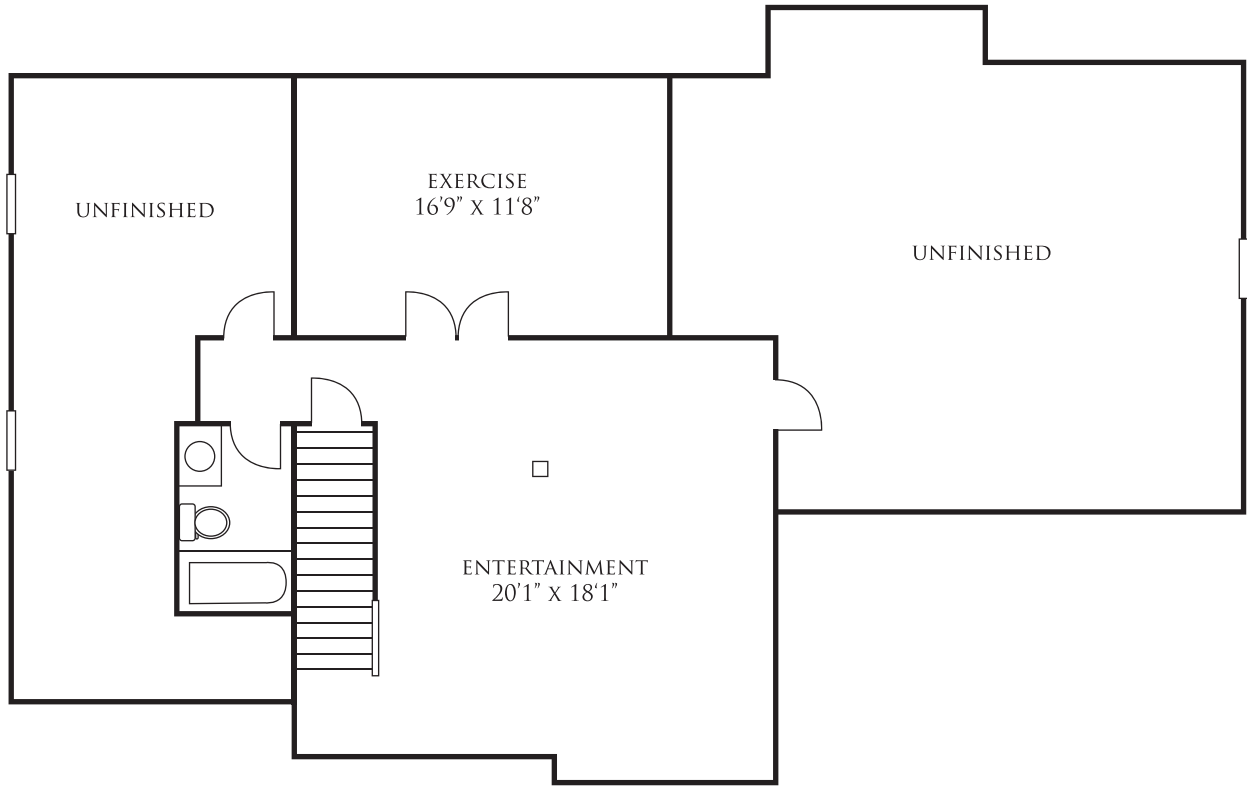

EMERALD › FIRST FLOOR

EMERALD › SECOND FLOOR

EMERALD › LOWER LEVEL

The logo for Wieland Builders is contained within a rectangular frame with a light beige background and a dark brown border. The text "WIELAND BUILDERS" is written in a dark blue, serif font, with "WIELAND" on the top line and "BUILDERS" on the bottom line.