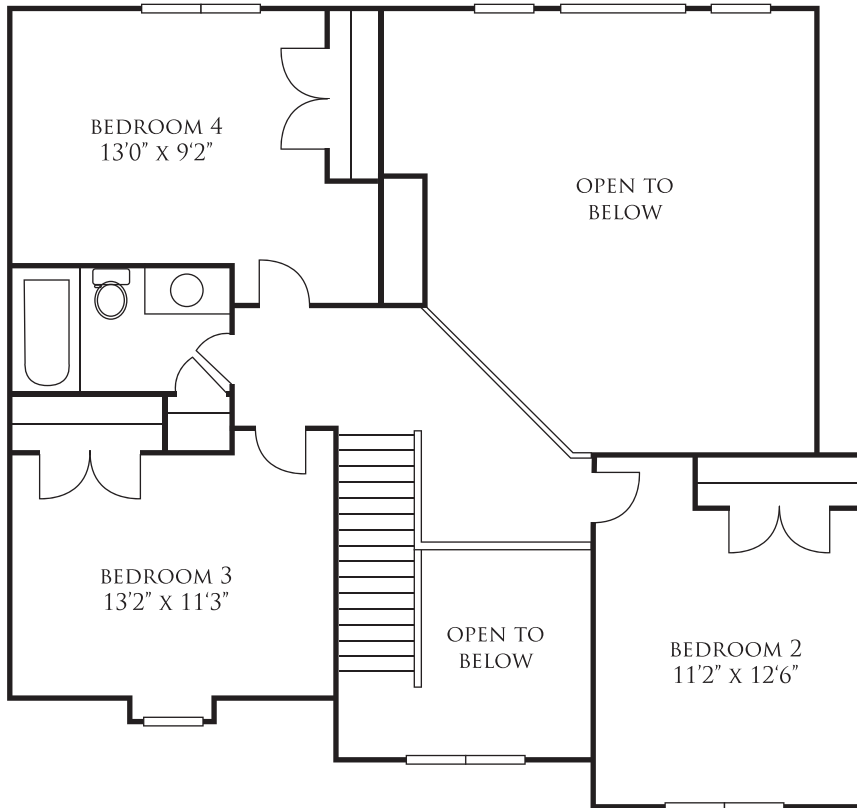

EMERALD › FIRST FLOOR

EMERALD › SECOND FLOOR

EMERALD › LOWER LEVEL

The logo for Wieland Builders is contained within a rectangular frame with a light beige background and a dark brown border. The text "WIELAND BUILDERS" is written in a dark blue, serif font, with "WIELAND" on the top line and "BUILDERS" on the bottom line.