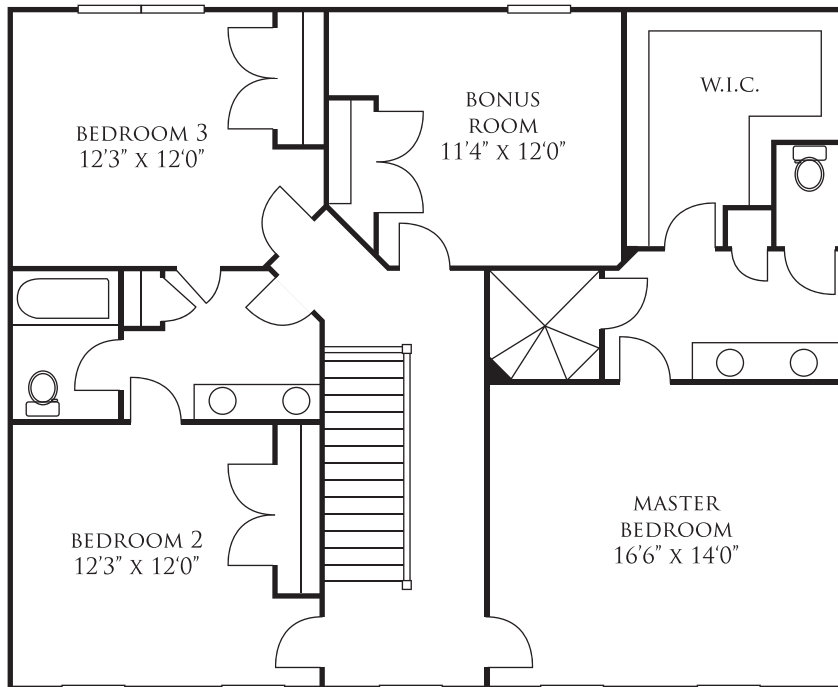

ELLINGTON › FIRST FLOOR

ELLINGTON › SECOND FLOOR

ELLINGTON › LOWER LEVEL

The logo for Wieland Builders is contained within a rectangular frame with a light beige background and a dark border. The text "WIELAND BUILDERS" is written in a bold, blue, serif font, with "WIELAND" on the top line and "BUILDERS" on the bottom line.