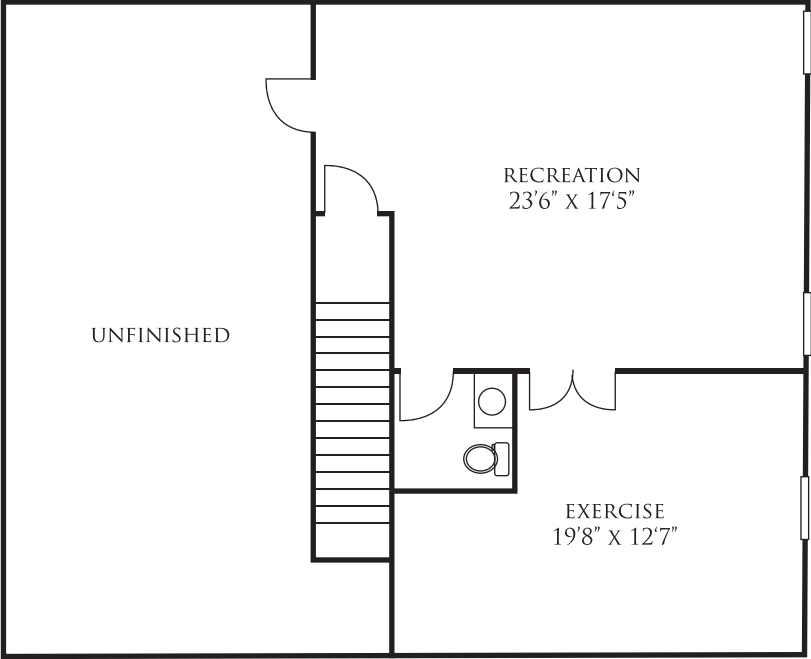

ELLINGTON › FIRST FLOOR

ELLINGTON › SECOND FLOOR

ELLINGTON › LOWER LEVEL

The logo for Wieland Builders is contained within a rectangular frame with a light beige background and a dark border. The text "WIELAND BUILDERS" is written in a bold, blue, serif font, with "WIELAND" on the top line and "BUILDERS" on the bottom line.